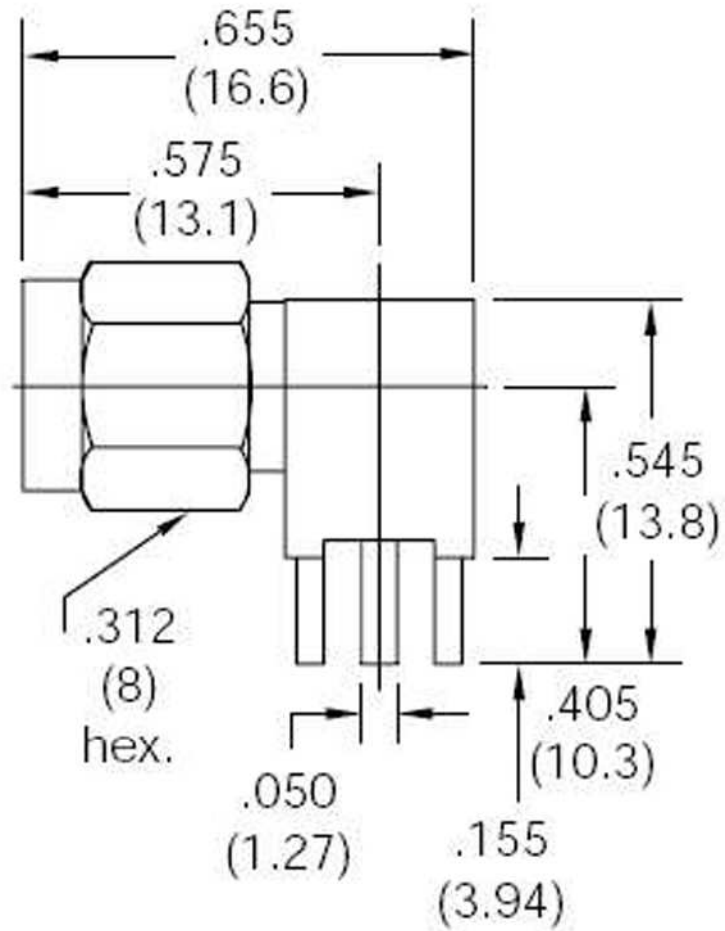

www.dpcav.com

Part Number: SMA-011

SPECIFICATIONS SUBJECT TO CHANGE