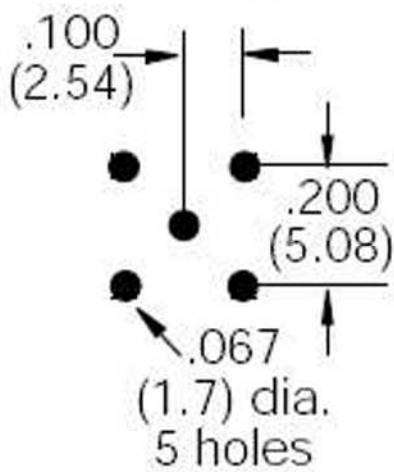

www.dpcav.com

Part Number: SMA-011

SPECIFICATIONS SUBJECT TO CHANGE